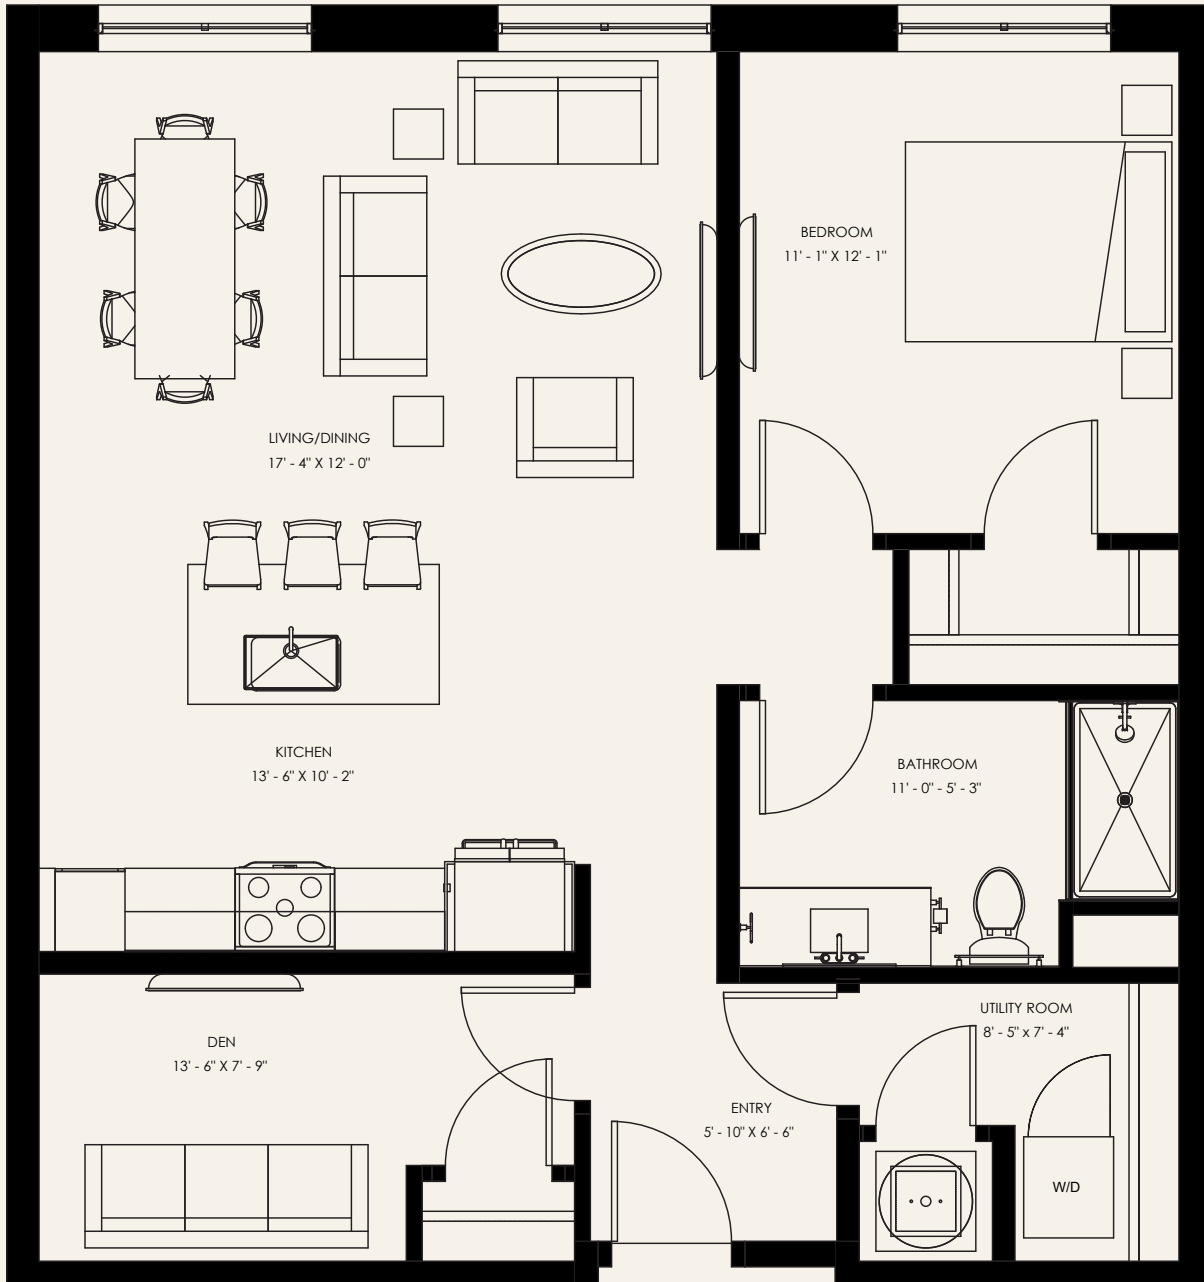

1400 E Riverfront Drive
Kansas City, MO 64120

RIVER'S EDGE
RESIDENCES
AT CURRENT LANDING

Leasing (816) 448-4531
RiversEdgeKC.com

1 Bedroom + Den
1 Bath
940 sq. ft.

PLAN A5

Availability
Rent
Details

All floor plans are artists renderings for illustrative purposes and may not be to scale. All dimensions and distances are approximate and may vary. All photos and views are approximate representations and may not depict actual product. Not all features are available in every apartment. All specifications, availability, and pricing are subject to change.